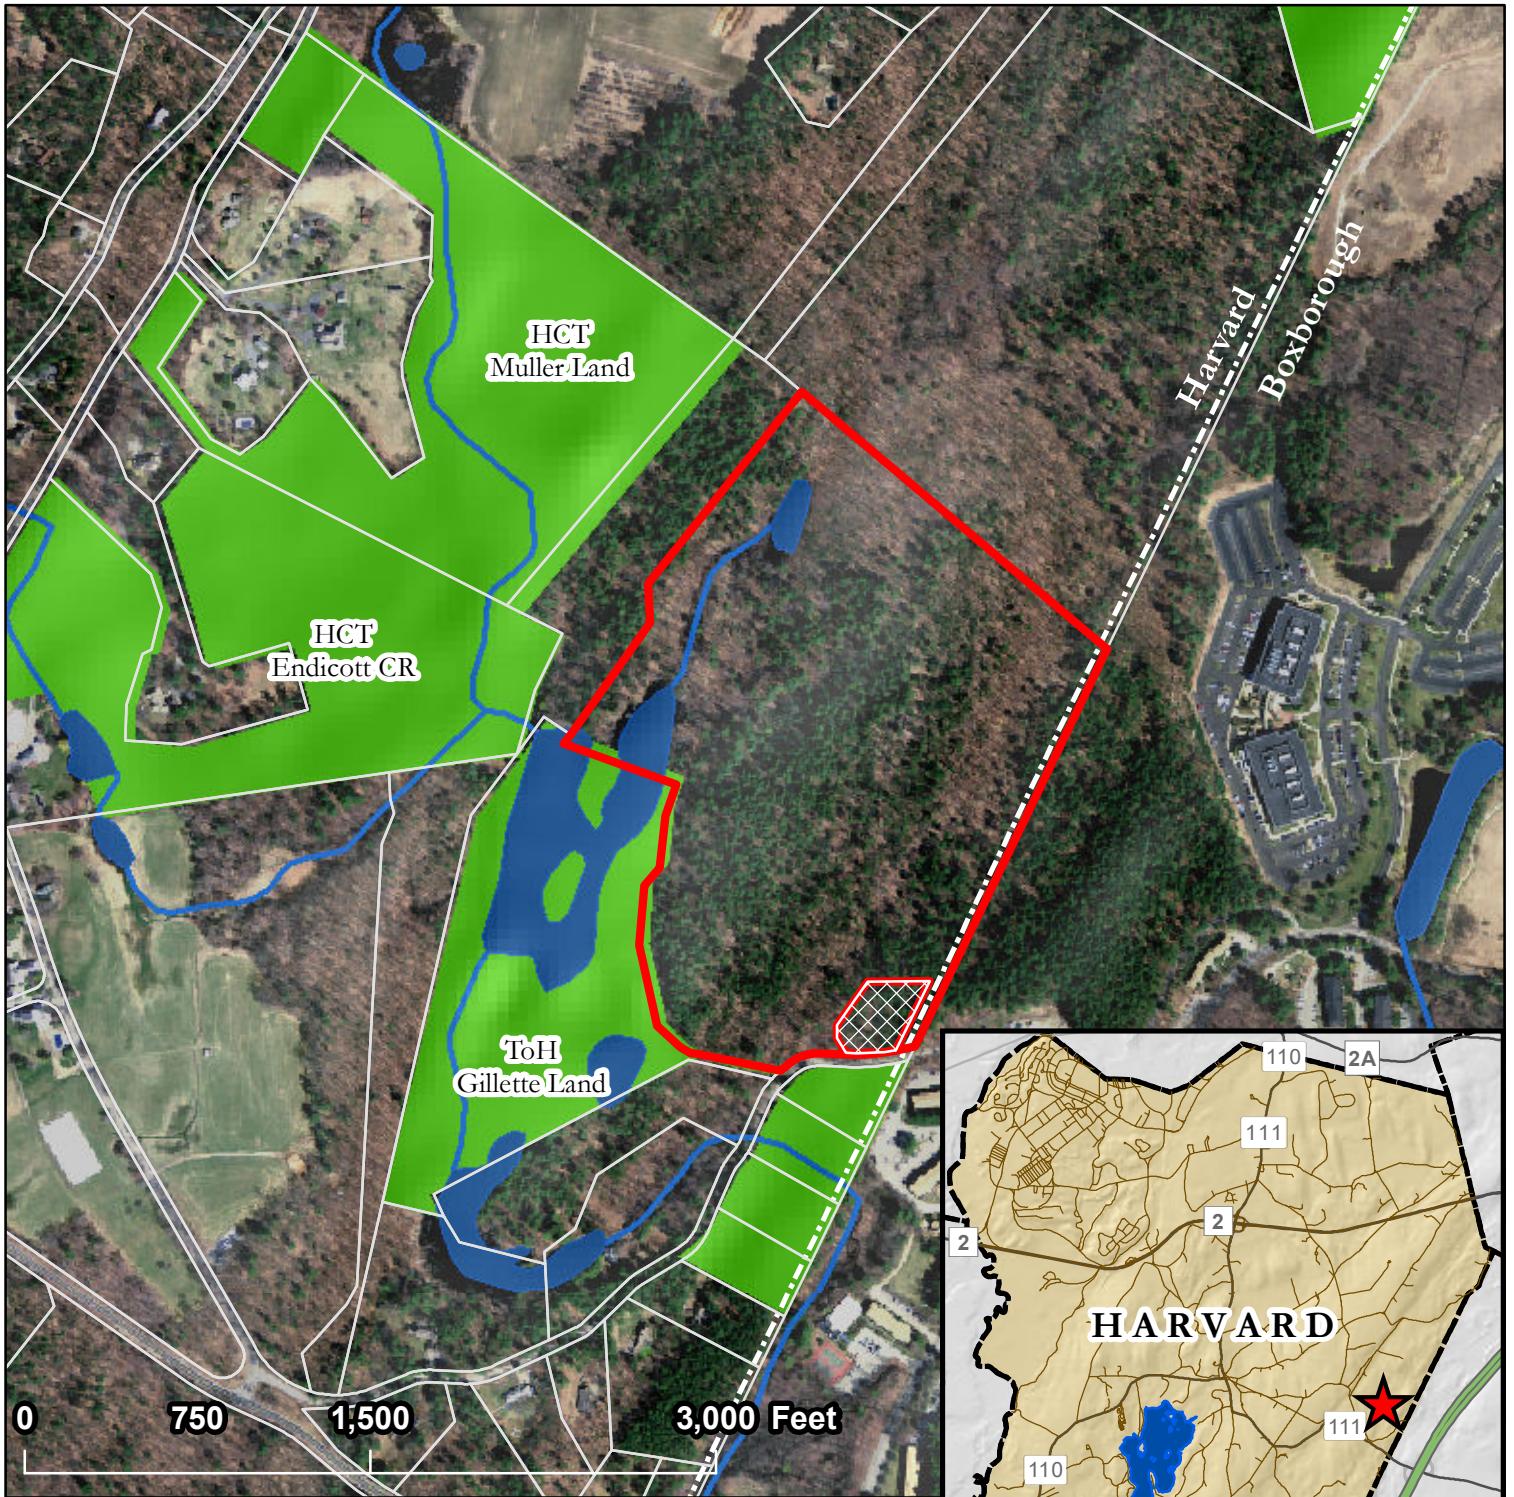

Horse Meadows Knoll

-  Horse Meadows Knoll Property
-  Lot 1 for Sale
-  Priority Habitat for Rare Species
-  Ponds & Streams
-  Protected Open Space

All data displayed on maps provided by MassGIS.
 Scale 1:10,000; Inset, 1:125,000
 Map produced by the Harvard Conservation Trust,
 for planning purposes only, July 2017.